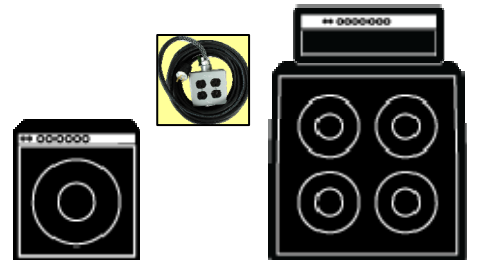

# Notes:

Dick Diamond and The Dusters is a self-contained, 7-member band. The band uses their own X32 Rack and Split Snake for their own in-ear monitor systems. Members bring their own mics, stands, cables, direct boxes, and will pin their own channels to their own Floor Box. FOH engineer will receive a 22-channel Fan (2 channels are vacant). There is 40' of Fan Cable from the X32. Power is required at the rear of Stage Left and Stage Right, and also at the front of Stage Right. **For more info, please contact Jeff Gajewski at (219) 201-2513.**

## Dick Diamond & The Dusters Stage Plot

Count	Input List
01	KICK
02	SNARE
03	HI-HAT
04	RACK
05	FLOOR
06	BASS
07	SR GTR
08	SL GTR
09	SAMPLE
10	KEY TOP
11	KEY BTM

Count	Input List
12	KEYTAR
13	VOCODER
14	JEFF V1
15	AARON V2
16	TAYLOR V3
17	MATT V4
18	REINER V5
19	RICH V6
20	SHANE V7
21	-----
22	-----

Shane V7

Kick  
Snare  
Hi-Hat  
Rack  
Floor

Bass Combo

SL Guitar Combo

X32 Rack

SR Guitar Combo

Keys 1 - 4  
Jeff V1

SR Guitar  
Aaron V2